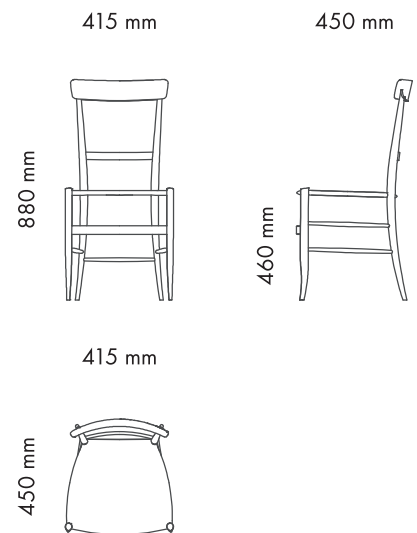

OVERALL DIMENSIONS

AVAILABLE FINISHINGS

- Natural beech wood and paper cord
- Laquered wood on request
- Polyester colour seat on request