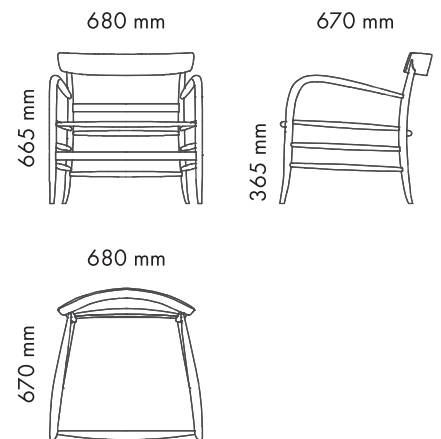

PRODUCT CODE **CH3**

Model Lounge Armchair
Enviroment Indoor
Materials Natural beech structure and woven paper. Laquered wood structure and polyester cord seat on request.

Technical description Handmade Chiavari lounge armchair with woven seat.

Dimensions W 68 cm - D 67 cm - H 66,5 cm - SH 36,5 cm
Weight Weight: 4,5 kg

DESCRIPTION

Collection of handmade Chiavari chairs, inspired by the archetypical chair, light and resilient at the same time.

OVERALL DIMENSIONS