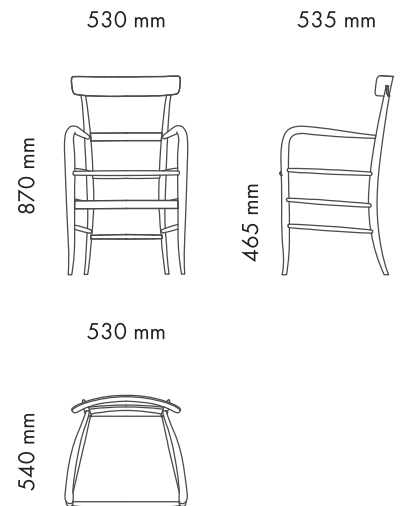

PRODUCT CODE **CH2**

Model	Dining Armchair
Environment	Indoor
Materials	Natural beech structure and woven paper. Laquered wood structure and polyester cord seat on request.
Technical description	Handmade Chiavari dining armchair with woven seat.
Dimensions	W 53 cm - D 53,5 cm - H 87 cm - SH 46,5 - AH 65,5
Weight	Weight: 3,9 kg

OVERALL DIMENSIONS

DESCRIPTION

Collection of handmade Chiavari chairs, inspired by the archetypical chair, light and resilient at the same time.

AVAILABLE FINISHINGS

-  Natural beech wood and paper cord
-  Laquered wood on request
-  Polyester colour seat on request