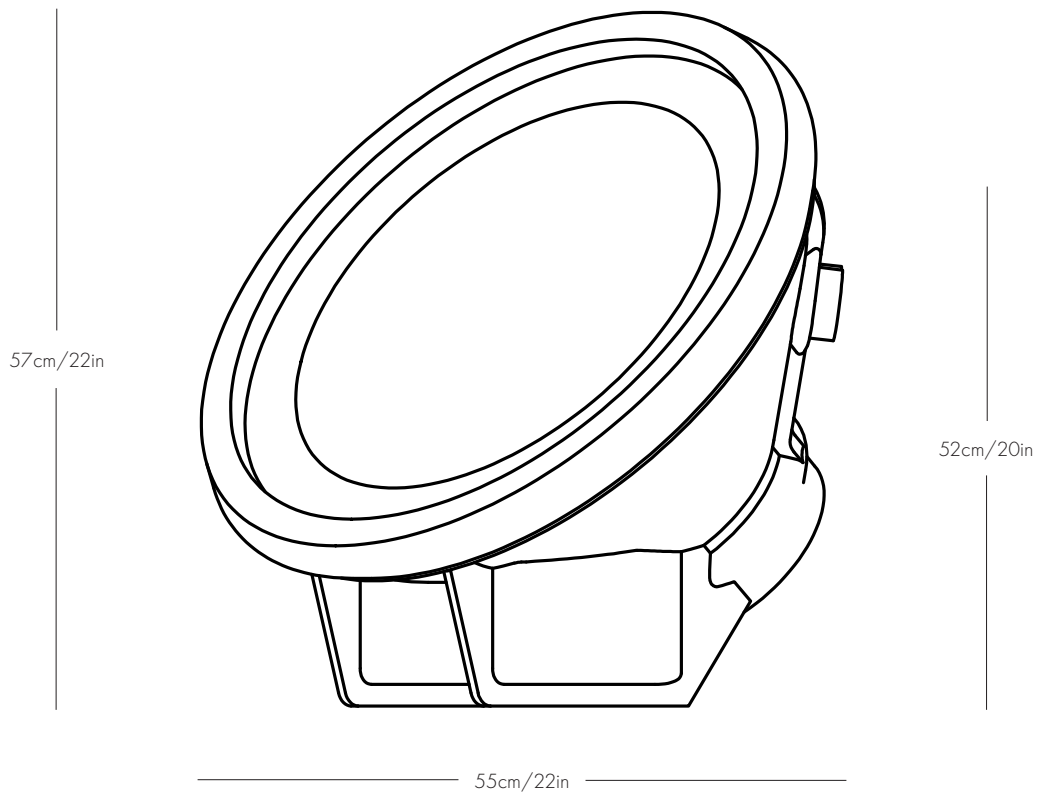

KO OJ Satellite

Specsheet

Dimensions

L 52cm/20in
W 55cm/22in
H 57cm/22in

Weight

6kg/13lb

Materials

Recycled plastic,
aluminium

Cord

250cm/98in with type F plug
(Other plugs are available upon
request)

Illumination

Replaceable LED modules
Max. power consumption:
80 Watts
Light output: 4000 Lumens
Colour Temperature: 2000K,
3000K and 4000K
Life Hours: 50.000