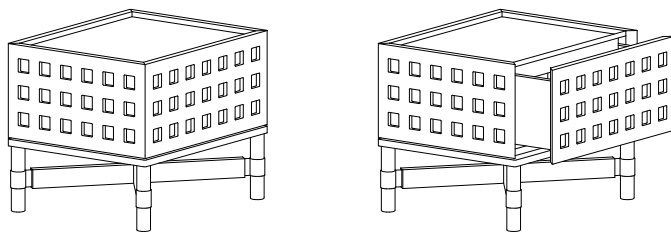

# PACIARÓTT

50 x 60 x 50 cm

PACIARÒTT is a coffee table or a bedside table composed of a wooden volume that rests on a four-legged structure in matt bronzed brass, stiffened by a wooden cross bracing. Sliding the front, the wooden volume houses two drawers, one of which is internal and covered with leather. Available in two essences: canaletto walnut or oak, natural matt polished. height 50 cm, width 60 cm, depth 50 cm.