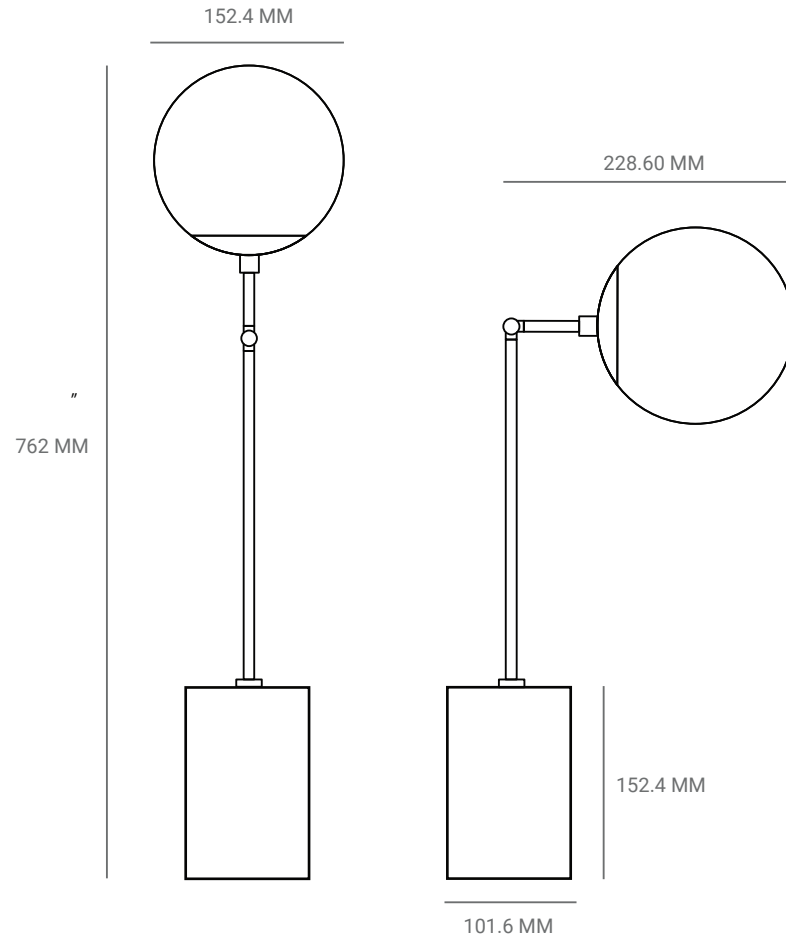

PAUL MATTER

TANGO TABLE

TABLE LAMP

TANGO IS BORN FROM PLAYFUL EXPERIMENTATION WITH VINTAGE LIGHTING COMPONENTS. BURNT, AGED BRASS AND ETCHED GLASS ARE COMBINED TO CREATE LIGHTING FIXTURES THAT FUSE SCULPTURAL FORM WITH HAND-WORN MATERIALS. ARTICULATING ELBOWS AND ETCHED GLASS GLOBES CREATE A SOPHISTICATED ARMATURE THAT EMITS SOFT POOLS OF LIGHT. TANGO SERIES COMPRISES OF PENDANTS, CHANDELIERS, WALL SCONCE AND TABLE LIGHTS.

TANGO TABLE

TABLE LAMP

P.CODE:
PMTGT

DIMENSIONS:
D: 266.7 MM, SUBJECT TO GLOBE ANGLE

WEIGHT:
2.5 KGS

LAMPING:
1 TYPE E27 MEDIUM BASE
3W - 5W LED, WARM WHITE
CE CERTIFIED, VOLTAGE 220V - 240V
DIMMABLE UPON REQUEST

LEAD TIME:
8 WEEKS
FINISHED AND ASSEMBLED BY HAND