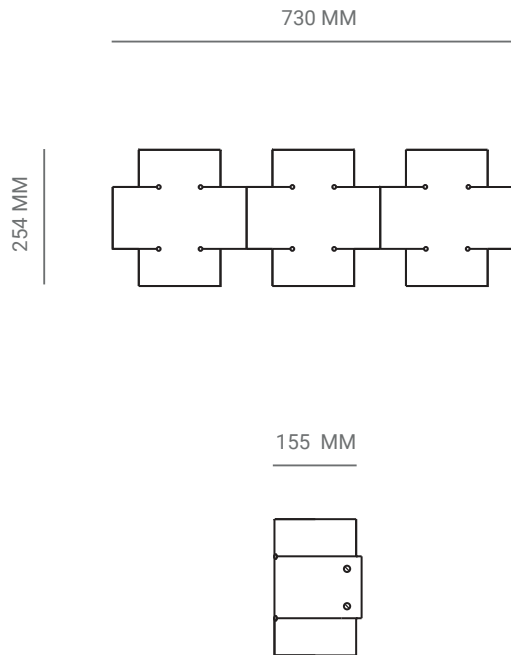

## **PLUS THREE (LARGE)**

Appliqué

PLUS SERIES IS A NEW RANGE OF APPLIQUES BY PAUL MATTER THAT FEATURES A SIMPLE SHAPE IN SINGULAR AND REPETITIVE ARRANGEMENTS. A 3-DIMENSIONAL PLUS IS FORMED OUT OF A SINGLE TUBE OF BRASS THAT IS CUT, BENT AND FINISHED. THE LIGHT SOURCE NESTLED WITHIN EMITS SOFT BEAMS OF LIGHT SHOWCASING ITS EXCEPTIONAL CONSTRUCTION TECHNIQUE AS EMBELLISHMENT. A COMPACT FORM THAT MULTIPLIES TO CONSTRUCT LARGER FIXTURES AND INDIVIDUAL WALL HANGING ARRANGEMENTS.

# PLUS THREE (LARGE)

Appliqué

**P.CODE:**  
PMP3L

**DIMENSIONS:**  
H: 254 MM x W: 730MM

**WEIGHT:**  
4.5 KG

**LAMPING:**  
3 TYPE E27 MEDIUM BASE  
3W - 5W LED, WARM WHITE  
CE CERTIFIED, VOLTAGE 220V - 240V  
DIMMABLE UPON REQUEST