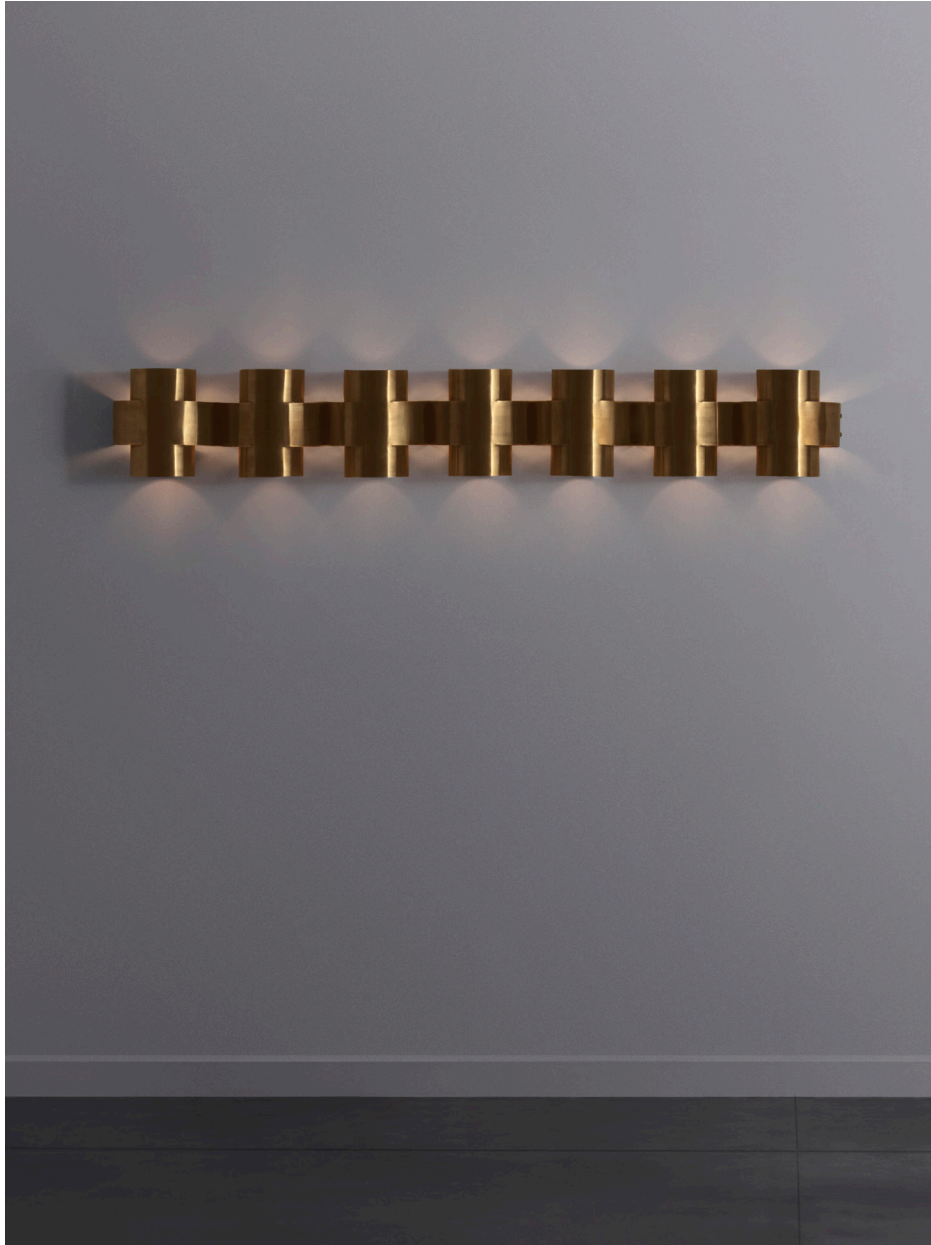

PAUL MATTER

PLUS SEVEN (LARGE)

Appliqué

PLUS SERIES IS A NEW RANGE OF APPLIQUES BY PAUL MATTER THAT FEATURES A SIMPLE SHAPE IN SINGULAR AND REPETITIVE ARRANGEMENTS. A 3-DIMENSIONAL PLUS IS FORMED OUT OF A SINGLE TUBE OF BRASS THAT IS CUT, BENT AND FINISHED. THE LIGHT SOURCE NESTLED WITHIN EMITS SOFT BEAMS OF LIGHT SHOWCASING ITS EXCEPTIONAL CONSTRUCTION TECHNIQUE AS EMBELLISHMENT. A COMPACT FORM THAT MULTIPLIES TO CONSTRUCT LARGER FIXTURES AND INDIVIDUAL WALL HANGING ARRANGEMENTS.

FINISHED IN BURNT, AGED, BUFFED BRASS & BUFFED STEEL.

PLUS SEVEN (LARGE)

Appliqué

P.CODE:
PMP7L

DIMENSIONS:
H: 254 MM x W: 1680MM

WEIGHT:
10 KG

LAMPING:
7 TYPE E27 MEDIUM BASE
3W - 5W LED, WARM WHITE
CE CERTIFIED, VOLTAGE 220V - 240V
DIMMABLE UPON REQUEST

MATERIALS:
BRASS

CUSTOM FINISHES:

1. AGED BRASS
2. BURNT BRASS
3. BUFF BRASS
4. SILVERED BRASS (ADDITIONAL 10% OF BASE PRICE)
5. BUFF STAINLESS STEEL

LEAD TIME:
4 WEEKS*
FINISHED AND ASSEMBLED BY HAND

* SUBJECT TO STOCK AVAILABILITY FOR MORE INFORMATION CONTACT info@paulmatter.com