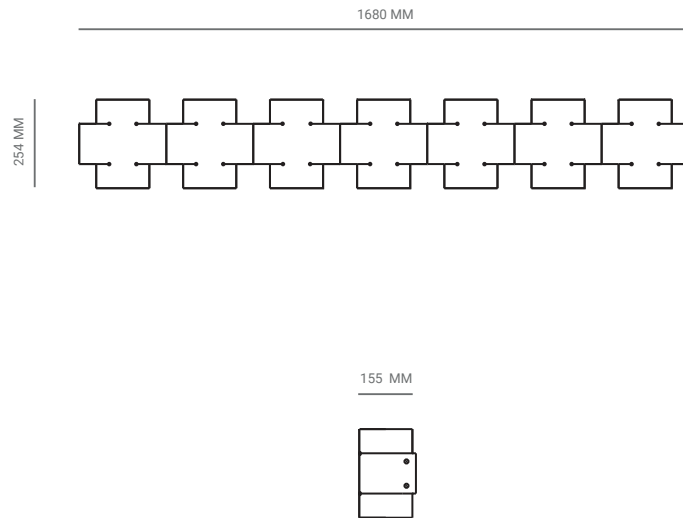

PAUL MATTER

PLUS SEVEN (LARGE)

Appliqué

PLUS SERIES IS A NEW RANGE OF APPLIQUES BY PAUL MATTER THAT FEATURES A SIMPLE SHAPE IN SINGULAR AND REPETITIVE ARRANGEMENTS. A 3-DIMENSIONAL PLUS IS FORMED OUT OF A SINGLE TUBE OF BRASS THAT IS CUT, BENT AND FINISHED. THE LIGHT SOURCE NESTLED WITHIN EMITS SOFT BEAMS OF LIGHT SHOWCASING ITS EXCEPTIONAL CONSTRUCTION TECHNIQUE AS EMBELLISHMENT. A COMPACT FORM THAT MULTIPLIES TO CONSTRUCT LARGER FIXTURES AND INDIVIDUAL WALL HANGING ARRANGEMENTS.

FINISHED IN BURNT, AGED, BUFFED BRASS & BUFFED STEEL.

PLUS SEVEN (LARGE)

Appliqué

P.CODE:
PMP7L

DIMENSIONS:
H: 254 MM x W: 1680MM

WEIGHT:
10 KG

LAMPING:
7 TYPE E27 MEDIUM BASE
3W - 5W LED, WARM WHITE
CE CERTIFIED, VOLTAGE 220V - 240V
DIMMABLE UPON REQUEST