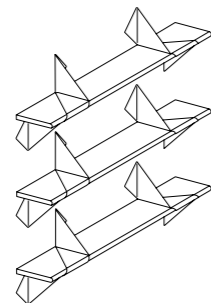

OIRIGAMI

By atelier oï

Single module
Size: W1800xD275xH545 mm