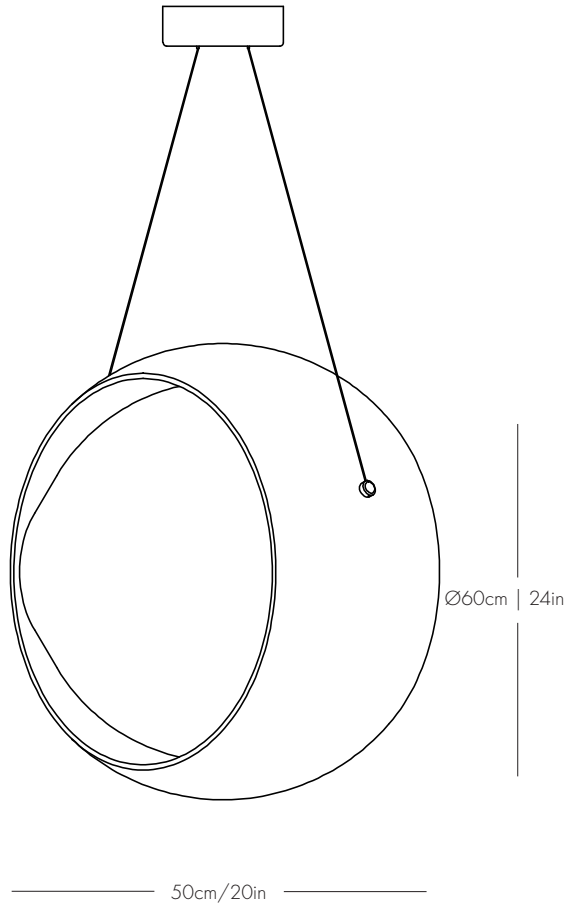

# KO OJ Helm

Specsheet

**Dimensions**  
Ø60cm | Ø24in  
W50cm | W20in

**Weight**  
12.5kg | 28lb

**Materials**  
Recycled plastic, steel  
aluminium, brass

**Suspension**  
300cm/118in steel cable inclu  
(Increased cable length availa  
upon request)

**Illumination**  
Light output: 7000 Lumens  
Colour Temperature: 2200K  
Life Hours: 25.000

E11

VAC/47~63Hz

)

VAC/47~63Hz

.....ted 115VAC parts

Dimming options:  
· TRIAC (Phase-cut)  
· 1-10V

**Maintenance**  
Clean with dry cloth  
Indoor use only