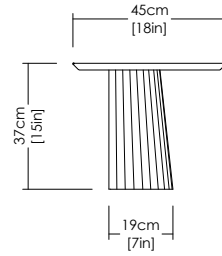

Usò e manutenzione

Per la manutenzione ordinaria utilizzare un detergente neutro diluito in acqua, preferibilmente calda, risciacquando spesso il panno nella soluzione e strizzando bene. Se olio, vino o altri liquidi cadono sull'oggetto rimuoverli al più presto. Evitare di lasciare la superficie del calcetrausto a contatto diretto e per lunghi periodi di tempo con liquidi o panni bagnati in modo da evitare la creazione di sfumature nell'area interessata. Non utilizzare prodotti abrasivi. Il prodotto è realizzato interamente a mano in Italia. In quanto prodotto completamente artigianale, non è soggetto a normativa europea.

Use and maintenance

For routine cleaning use a neutral detergent diluted in water, better if warm, rinse often the cloth in the detergent solution, squeezing it well afterwards. If oil, wine or other liquids fall on the item remove them as soon as possible. Avoid leaving liquids or wet cloths on the concrete surface for a long period of time in order to avoid the making of shades in the affected area. Do not use abrasive products. The product is 100% Made in Italy and made by hand by our highly trained staff through accurate and complex craftsmanship. As a fully artisanal product it is not subject to CE certification.