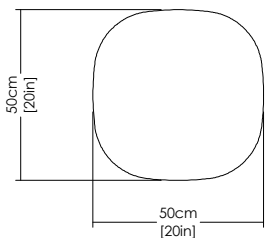

Usò e manutenzione

Per la manutenzione ordinaria utilizzare un detergente neutro diluito in acqua, preferibilmente calda, risciacquando spesso il panno nella soluzione e strizzando bene. Se olio, vino o altri liquidi cadono sull'oggetto rimuoverli al più presto. Evitare di lasciare la superficie del calcestruzzo a contatto diretto e per lunghi periodi di tempo con liquidi o panni bagnati in modo da evitare la creazione di sfumature nell'area interessata.

Non utilizzare prodotti abrasivi. Il prodotto è realizzato interamente a mano in Italia. In quanto prodotto completamente artigianale, non è soggetto a normativa europea.

Use and maintenance

For routine cleaning use a neutral detergent diluted in water, better if warm, rinse often the cloth in the detergent solution, squeezing it well afterwards. If oil, wine or other liquids fall on the item remove them as soon as possible.

Avoid leaving liquids or wet cloths on the concrete surface for a long period of time in order to avoid the making of shades in the affected area.

Do not use abrasive products.

The product is 100% Made in Italy and made by hand by our highly trained staff through accurate and complex craftsmanship.

As a fully artisanal product it is not subject to CE certification.