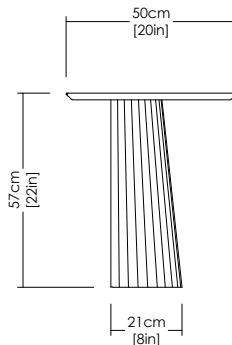

Usò e manutenzione

Per la manutenzione ordinaria utilizzare un detergente neutro diluito in acqua, preferibilmente calda, risciacquando spesso il panno nella soluzione e strizzando bene. Se olio, vino o altri liquidi cadono sull'oggetto rimuoverli al più presto. Evitare di lasciare la superficie del calcestruzzo a contatto diretto e per lunghi periodi di tempo con liquidi o panni bagnati in modo da evitare la creazione di sfumature nell'area interessata.

Non utilizzare prodotti abrasivi. Il prodotto è realizzato interamente a mano in Italia. In quanto prodotto completamente artigianale, non è soggetto a normativa europea.

Use and maintenance

For routine cleaning use a neutral detergent diluted in water, better if warm, rinse often the cloth in the detergent solution, squeezing it well afterwards. If oil, wine or other liquids fall on the item remove them as soon as possible.

Avoid leaving liquids or wet cloths on the concrete surface for a long period of time in order to avoid the making of shades in the affected area.

Do not use abrasive products.

The product is 100% Made in Italy and made by hand by our highly trained staff through accurate and complex craftsmanship.

As a fully artisanal product it is not subject to CE certification.