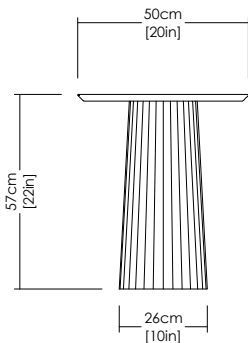

Usò e manutenzione

Per la manutenzione ordinaria utilizzare un detergente neutro diluito in acqua, preferibilmente calda, risciacquando spesso il panno nella soluzione e strizzando bene. Se olio, vino o altri liquidi cadono sull'oggetto rimuoverli al più presto. Evitare di lasciare la superficie del calcestruzzo a contatto diretto e per lunghi periodi di tempo con liquidi o panni bagnati in modo da evitare la creazione di sfumature nell'area interessata.

Non utilizzare prodotti abrasivi. Il prodotto è realizzato interamente a mano in Italia. In quanto prodotto completamente artigianale, non è soggetto a normativa europea.

Use and maintenance

For routine cleaning use a neutral detergent diluted in water, better if warm, rinse often the cloth in the detergent solution, squeezing it well afterwards. If oil, wine or other liquids fall on the item remove them as soon as possible.

Avoid leaving liquids or wet cloths on the concrete surface for a long period of time in order to avoid the making of shades in the affected area.

Do not use abrasive products.

The product is 100% Made in Italy and made by hand by our highly trained staff through accurate and complex craftsmanship.

As a fully artisanal product it is not subject to CE certification.