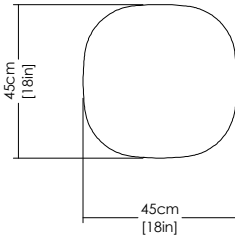

Usò e manutenzione

Per la manutenzione ordinaria utilizzare un detergente neutro diluito in acqua, preferibilmente calda, risciacquando spesso il panno nella soluzione e strizzando bene. Se olio, vino o altri liquidi cadono sull'oggetto rimuoverli al più presto. Evitare di lasciare la superficie del calcetrausto a contatto diretto e per lunghi periodi di tempo con liquidi o panni bagnati in modo da evitare la creazione di sfumature nell'area interessata. Non utilizzare prodotti abrasivi. Il prodotto è realizzato interamente a mano in Italia. In quanto prodotto completamente artigianale, non è soggetto a normativa europea.

Use and maintenance

For routine cleaning use a neutral detergent diluted in water, better if warm, rinse often the cloth in the detergent solution, squeezing it well afterwards. If oil, wine or other liquids fall on the item remove them as soon as possible. Avoid leaving liquids or wet cloths on the concrete surface for a long period of time in order to avoid the making of shades in the affected area. Do not use abrasive products. The product is 100% Made in Italy and made by hand by our highly trained staff through accurate and complex craftsmanship. As a fully artisanal product it is not subject to CE certification.