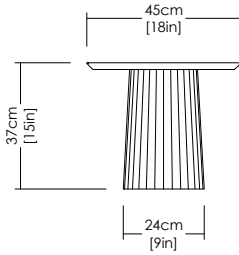

Usò e manutenzione

Per la manutenzione ordinaria utilizzare un detergente neutro diluito in acqua, preferibilmente calda, risciacquando spesso il panno nella soluzione e strizzando bene. Se olio, vino o altri liquidi cadono sull'oggetto rimuoverli al più presto. Evitare di lasciare la superficie del calcetrausto a contatto diretto e per lunghi periodi di tempo con liquidi o panni bagnati in modo da evitare la creazione di sfumature nell'area interessata. Non utilizzare prodotti abrasivi. Il prodotto è realizzato interamente a mano in Italia. In quanto prodotto completamente artigianale, non è soggetto a normativa europea.

Use and maintenance

For routine cleaning use a neutral detergent diluted in water, better if warm, rinse often the cloth in the detergent solution, squeezing it well afterwards. If oil, wine or other liquids fall on the item remove them as soon as possible. Avoid leaving liquids or wet cloths on the concrete surface for a long period of time in order to avoid the making of shades in the affected area. Do not use abrasive products. The product is 100% Made in Italy and made by hand by our highly trained staff through accurate and complex craftsmanship. As a fully artisanal product it is not subject to CE certification.