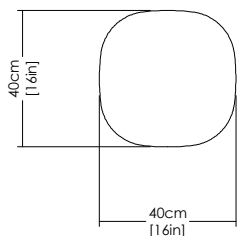

Usò e manutenzione

Per la manutenzione ordinaria utilizzare un detergente neutro diluito in acqua, preferibilmente calda, risciacquando spesso il panno nella soluzione e strizzando bene. Se olio, vino o altri liquidi cadono sull'oggetto rimuoverli al più presto. Evitare di lasciare la superficie del calcestruzzo a contatto diretto e per lunghi periodi di tempo con liquidi o panni bagnati in modo da evitare la creazione di sfumature nell'area interessata.

Non utilizzare prodotti abrasivi. Il prodotto è realizzato interamente a mano in Italia. In quanto prodotto completamente artigianale, non è soggetto a normativa europea.

Use and maintenance

For routine cleaning use a neutral detergent diluted in water, better if warm, rinse often the cloth in the detergent solution, squeezing it well afterwards. If oil, wine or other liquids fall on the item remove them as soon as possible.

Avoid leaving liquids or wet cloths on the concrete surface for a long period of time in order to avoid the making of shades in the affected area.

Do not use abrasive products.

The product is 100% Made in Italy and made by hand by our highly trained staff through accurate and complex craftsmanship.

As a fully artisanal product it is not subject to CE certification.