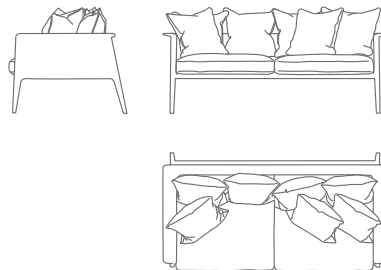

COLLECTOR

FRANZ SOFA

PRODUCT FEATURES

Structure upholstered in genuine leather.
Backrest and seat cushions in fabric.

PRODUCT OPTIONS

UPHOLSTERY:
Available in all COLLECTOR leathers and fabrics.
Available in client's own material.

TECHNICAL DETAILS

DIMENSIONS:
W 190 cm | 74,8"
D 78 cm | 30,7"
H 70 cm | 27,5"

The right to discontinue and make changes is reserved.
This information is based on the latest product information available at the time of printing.

www.collectorgroup.pt