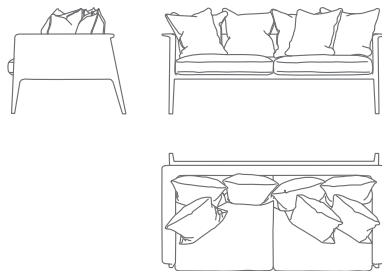

## FRANZ SOFA

A compact sofa that features an enveloping back that extends its curve to form the armrest, with the inviting softness of its cushions this sofa provides the comfort and posture you need during reading and relaxing.

W 190 cm | 74.8" D 78 cm | 30.7" H 70 cm | 27.5"

# COLLECTOR

FRANZ SOFA W 190 cm | 74,8" D 78 cm | 30,7" H 70 cm | 27,5"

### TECHNICAL DETAILS

DIMENSIONS:  
W 190 cm | 74,8"  
D 78 cm | 30,7"  
H 70 cm | 27,5"

The right to discontinue and make changes is reserved.  
This information is based on the latest product information available at the time of printing.