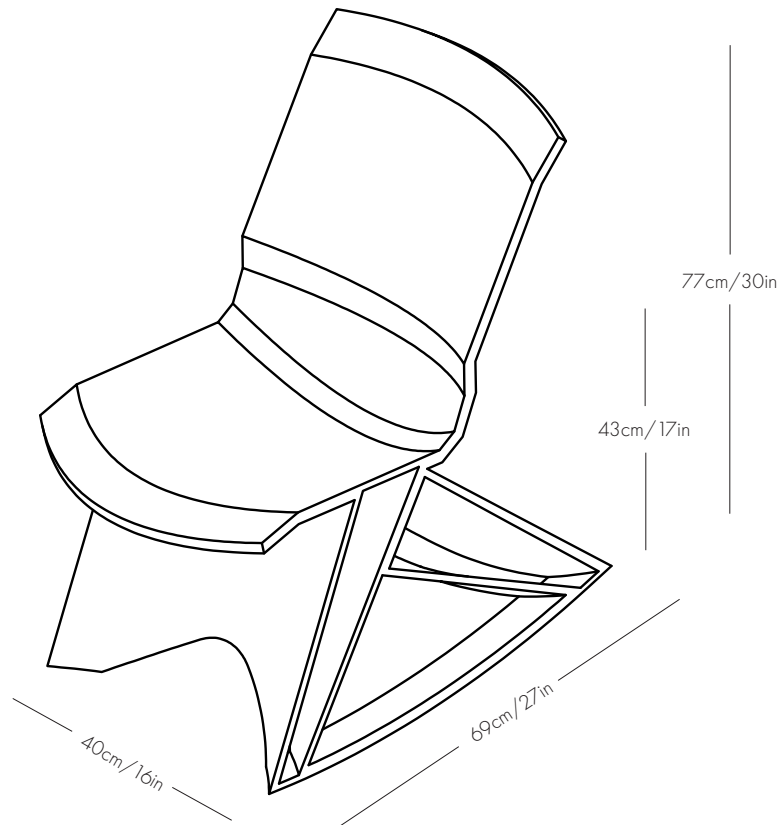

KO OIJ *Endless Chair*

Specsheet

Dimensions

L 68cm/27in
W 40cm/16in
H 80cm/32in
seat height 43cm/17in

Weight

15kg /33lb

Materials

Recycled plastic

Specsheet

Dimensions

L 69cm/27in
W 40cm/16in
H 77cm/30in
seat height 43cm/17in

Weight

19kg /42lb

Materials

Recycled plastic

Maintenance