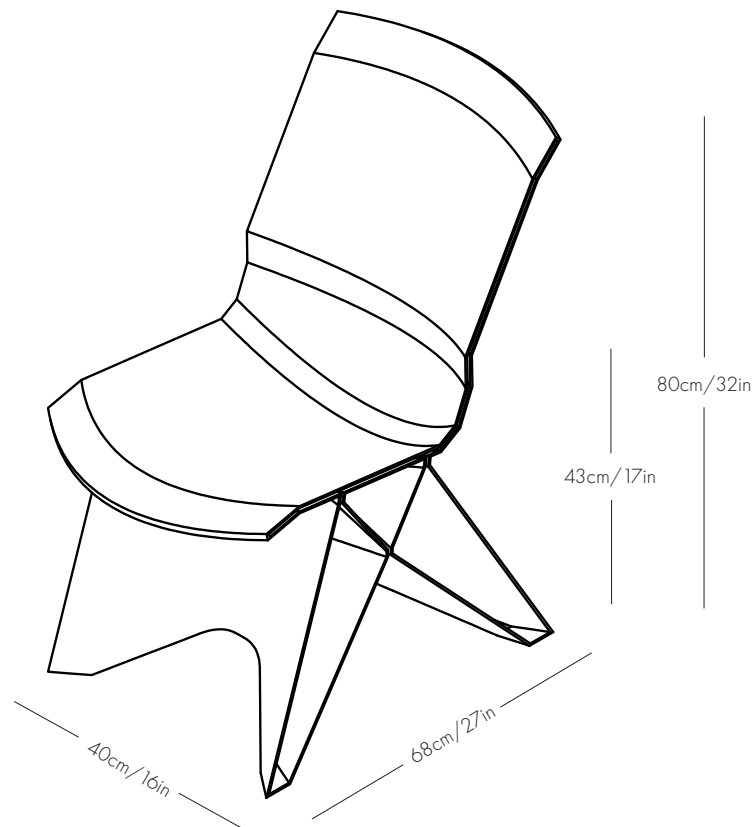

KO OIJ *Endless Chair*

Specsheet

Dimensions

L 68cm/27in
W 40cm/16in
H 80cm/32in
seat height 43cm/17in

Weight

15kg /33lb

Materials

Recycled plastic

Specsheet

Dimensions

L 69cm/27in
W 40cm/16in
H 77cm/30in
seat height 43cm/17in

Weight

19kg /42lb

Materials

Recycled plastic

Maintenance