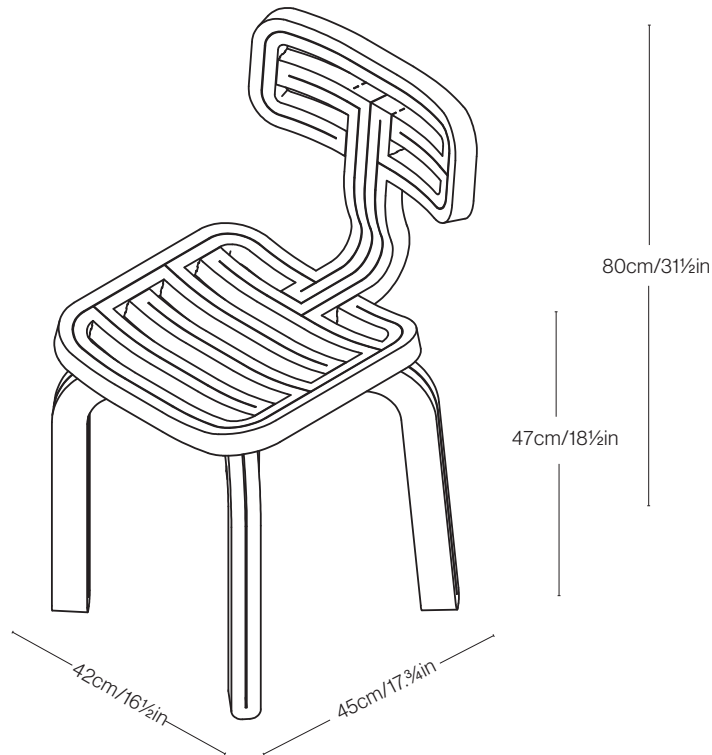

Chubby | SPECSHEET

kooij.com
office@kooij.com
+31 (0) 20 247 9600

DIMENSIONS

L45cm/17³/₄in
W42cm/16¹/₂in
H80cm/31¹/₂in
Seat height 47cm/18¹/₂in

WEIGHT

10kg /22lbs

MATERIALS

Recycled plastic

PROPER USE

This product is not suitable for use outdoors. Extended exposure to direct sunlight may cause discolouration.

FLOOR PROTECTION

The chair is fitted with felt glider pads.

Chubby Counter | SPECSHEET

kooij.com
office@kooij.com
+31 (0) 20 247 9600

DIMENSIONS

L45cm/17³/₄in
W42cm/16¹/₂in
H99cm/39in
Seat height: 67cm/26¹/₂in

WEIGHT

12kg /26lbs

MATERIALS

Recycled plastic

COLOUR

DIMENSIONS

L45cm/17³/₄in
W42cm/16¹/₂in
H109cm/43in
Seat height 77cm/30¹/₄in

WEIGHT

15kg /33lbs

MATERIALS

Recycled plastic

COLOUR

Colours will vary based on the past life of our source material. Please visit our website for the most up to date colour information.