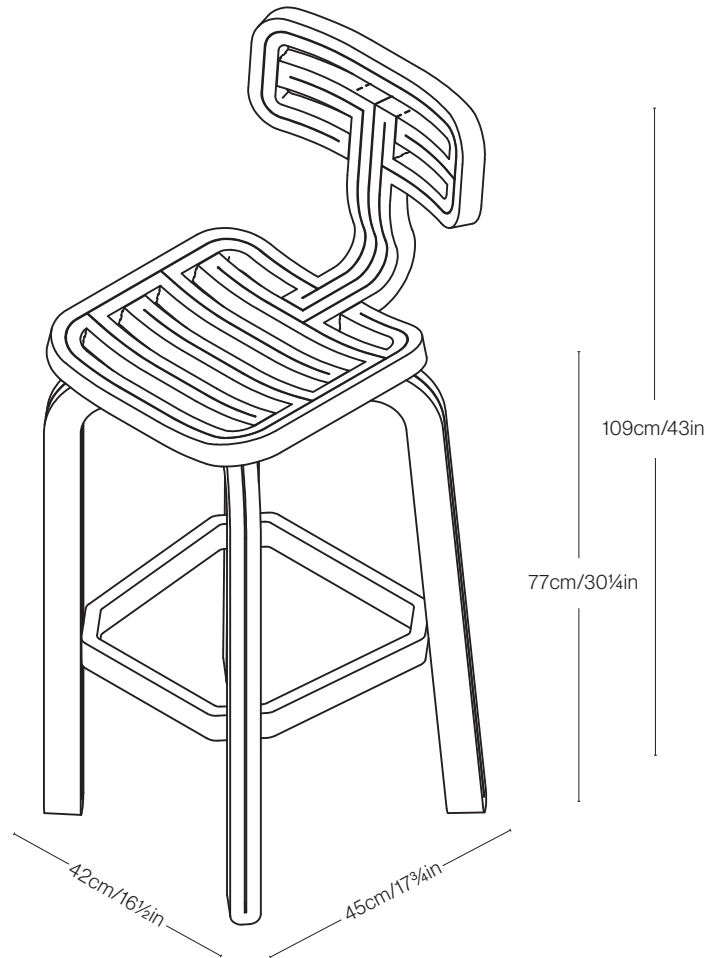

Chubby | SPECSHEET

kooij.com
office@kooij.com
+31 (0) 20 247 9600

DIMENSIONS

L45cm/17³/₄in
W42cm/16¹/₂in
H80cm/31¹/₂in
Seat height 47cm/18¹/₂in

WEIGHT

10kg /22lbs

MATERIALS

Recycled plastic

kooij.com
office@kooij.com
+31 (0) 20 247 9600

DIMENSIONS

L45cm/17³/₄in
W42cm/16¹/₂in
H99cm/39in
Seat height: 67cm/26¹/₂in

WEIGHT

12kg /26lbs

MATERIALS

Recycled plastic

COLOUR

DIMENSIONS

L45cm/17³/₄in
W42cm/16¹/₂in
H109cm/43in
Seat height 77cm/30¹/₄in

WEIGHT

15kg /33lbs

MATERIALS

Recycled plastic

COLOUR

Colours will vary based on the past life of our source material. Please visit our website for the most up to date colour information.