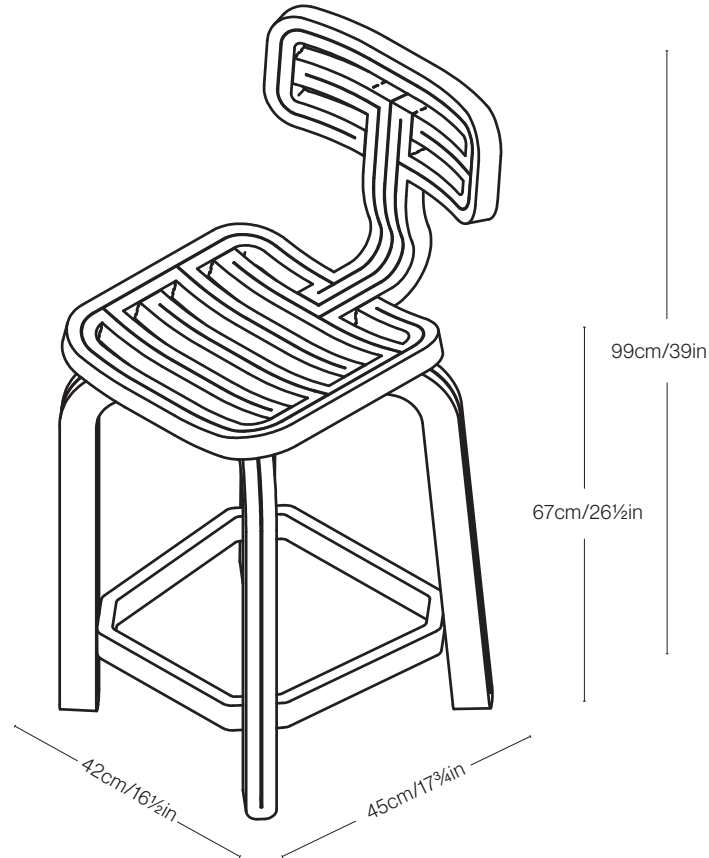

Chubby | SPECSHEET

kooij.com
office@kooij.com
+31 (0) 20 247 9600

DIMENSIONS

L45cm/17³/₄in
W42cm/16¹/₂in
H80cm/31¹/₂in
Seat height 47cm/18¹/₂in

WEIGHT

10kg /22lbs

MATERIALS

Recycled plastic

PROPER USE

This product is not suitable for use outdoors. Extended exposure to direct sunlight may cause discolouration.

FLOOR PROTECTION

The chair is fitted with felt glider pads.

Chubby Counter | SPECSHEET

kooij.com
office@kooij.com
+31 (0) 20 247 9600

DIMENSIONS

L45cm/17³/₄in
W42cm/16¹/₂in
H99cm/39in
Seat height: 67cm/26¹/₂in

WEIGHT

12kg /26lbs

MATERIALS

Recycled plastic

COLOUR

DIMENSIONS

L45cm/17³/₄in
W42cm/16¹/₂in
H109cm/43in
Seat height 77cm/30¹/₄in

WEIGHT

15kg /33lbs

MATERIALS

Recycled plastic

COLOUR

Colours will vary based on the past life of our source material. Please visit our website for the most up to date colour information.