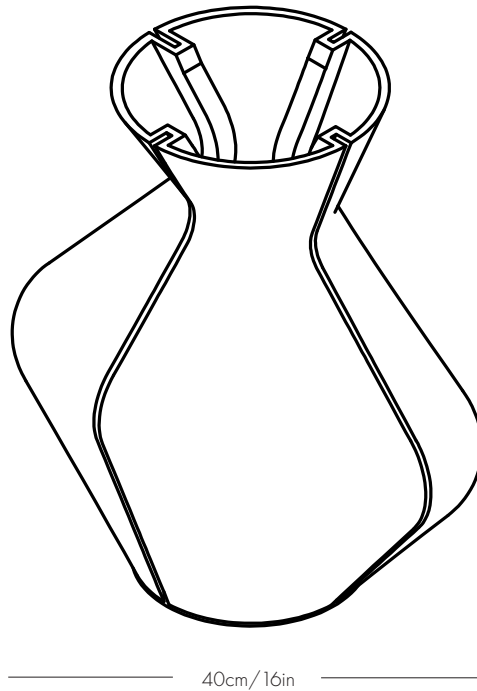

# Changing Vase Specsheets

Overview

---

Changing S

Changing M

---

# Changing Vase S

46cm/18in

40cm/16in

## Dimensions

L 34cm/13in  
W 40cm/16in  
H 46cm/18in

## Dimensions

L 47cm/19in  
W 56cm/22in  
H 64cm/25in