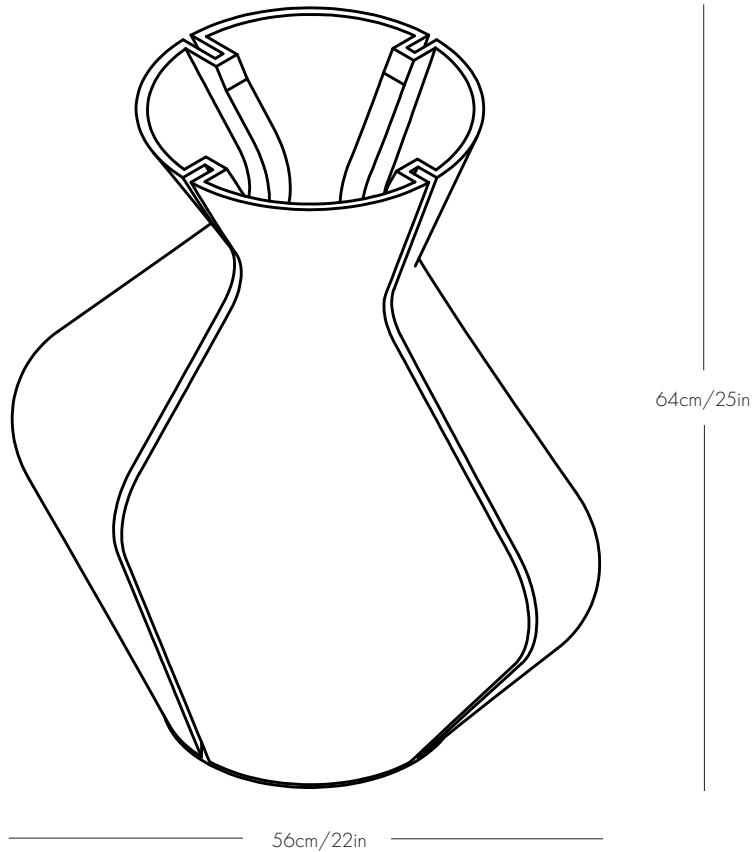

# Changing Vase S

46cm/18in

40cm/16in

## Dimensions

L 34cm/13in  
W 40cm/16in  
H 46cm/18in

## Dimensions

L 47cm/19in  
W 56cm/22in  
H 64cm/25in