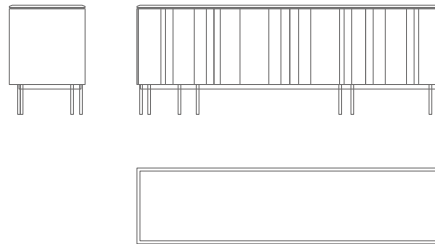

COLLECTOR

BRYANT SIDEBOARD

A series of vertical lines runs from top to bottom shaping the fluctuating alignment of the doors and creating a game of light and shade through the wooden panels. The polished marble top and the solid and unconventional minimalistic metal structure gives Bryant sideboard its strong personality.

W: 202 cm | 79.5" D: 50 cm | 19.7" H: 72 cm | 28.3"

COLLECTOR

BRYANT SIDEBOARD W: 202 cm | 79.5" - D: 50 cm | 19.7" - H: 72 cm | 28.3"

COLLECTOR

BRYANT SIDEBORD

PRODUCT FEATURES

Marble top.
Wooden doors and structure.
Legs in metal with a painted finish.
Lacquered interior.

TECHNICAL DETAILS

DIMENSIONS:
W: 202 cm | 79.5"
D: 50 cm | 19.7"
H: 72 cm | 28.3"

The right to discontinue and make changes is reserved.
This information is based on the latest product information available at the time of printing.