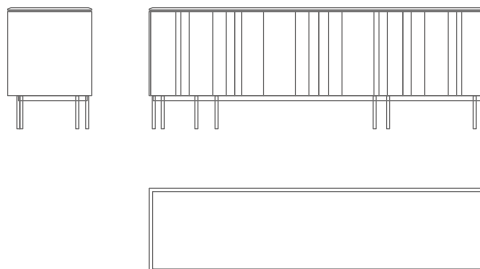

COLLECTOR

BRYANT SIDEBOARD

A series of vertical lines runs from top to bottom shaping the fluctuating alignment of the doors and creating a game of light and shade through the wooden panels. The polished marble top and the solid and unconventional minimalistic metal structure gives Bryant sideboard its strong personality.

W: 202 cm | 79.5" D: 50 cm | 19.7" H: 72 cm | 28.3"

COLLECTOR

BRYANT SIDEBOARD W: 202 cm | 79.5" - D: 50 cm | 19.7" - H: 72 cm | 28.3"

COLLECTOR

BRYANT SIDEBORD

PRODUCT FEATURES

Marble top.
Wooden doors and structure.
Legs in metal with a painted finish.
Lacquered interior.

TECHNICAL DETAILS

DIMENSIONS:
W: 202 cm | 79.5"
D: 50 cm | 19.7"
H: 72 cm | 28.3"

The right to discontinue and make changes is reserved.
This information is based on the latest product information available at the time of printing.